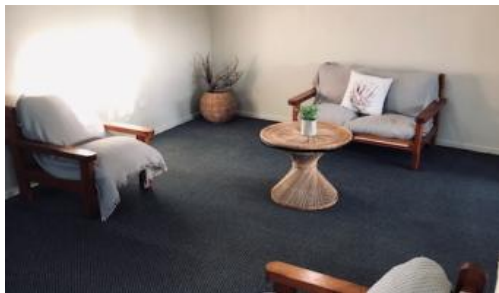

Sold

165 New Farm Road, Norfolk Island

A perfect House & Land Package

With over 1.5 ha of beautiful land in a sought after location, this property is bursting with opportunities! The block is large enough for dual occupancy* and the 3 bedroom home could become an investment with great rental returns, financing a dream home at the other end of the block with stunning ocean and valley views.

The 3 bedroom home has recently received a modern face lift with a new roof and light and bright new paint work inside and out. The home is very livable, over 2 storeys and with a nice undercover outdoor space for enjoying the beautiful location. Live in this while you create your own home, and then rent it out easily for a steady income.